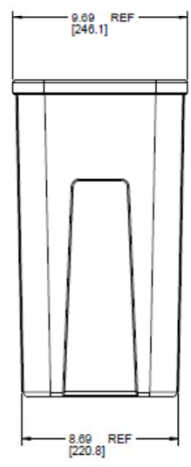

REV		DESCRIPTION	DATE	BY
1	INITIAL RELEASE		23-SEP-2022	Kirk Hines

- NOTES:
- SUPPLIER: RICHELIEU.
  - COLOR: GREY.

MATERIAL	DIMENSIONS INCH (METRIC)	3RD ANGLE
SEE NOTES	TOLERANCES EXCEPT AS NOTED: .XX = ±.02 .XX = ±.05 .XX = ±.01 ANGLES = ±1°	
FINISH	SEE NOTES	DRAWING TITLE
		RECY BIN, 36QT, GREY, RICHELIEU, 51012100, SP
SCALE	DRAWING NUMBER	REVISION
0.333	D	74303430 1.3
		1 OF 1