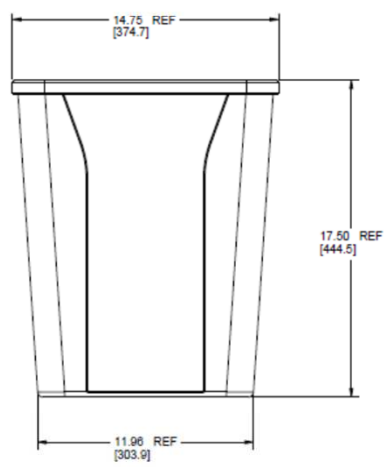

REV		DESCRIPTION	DATE	BY
1	INITIAL RELEASE		23-SEP-2022	Kirk Hines

- NOTES:
- SUPPLIER: RICHELIEU.
  - COLOR: GREY.

MATERIAL	DIMENSIONS INCH (METRIC)	3RD ANGLE
SEE NOTES	TOLERANCES EXCEPT AS NOTED: .XX = ±.02 .XX = ±.05 .XX = ±.01 ANGLES = ±1°	
FINISH	SEE NOTES	DRAWING TITLE
		RECY BIN, 36QT, GREY, RICHELIEU, 51012100, SP
SCALE	DRAWING NUMBER	REVISION
0.333	D	74303430 1.3
		1 OF 1