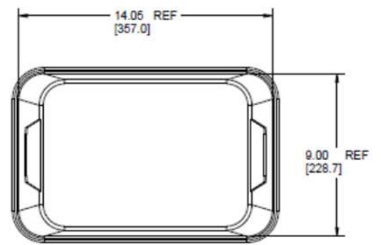

REV		DESCRIPTION	DATE	BY
1	INITIAL RELEASE		23-SEP-2022	Kirk Hines

- NOTES:
- SUPPLIER: RICHELIEU.
  - COLOR: GREY.

MATERIAL	DIMENSIONS INCH (METRIC)	3RD ANGLE
SEE NOTES	TOLERANCES EXCEPT AS NOTED: .XX = ±.02 .XX = ±.05 .XX = ±.01 ANGLES = ±1°	
FINISH	SEE NOTES	DRAWING TITLE
		RECY BIN, 36QT, GREY, RICHELIEU, 51012100, SP
SCALE	DRAWING NUMBER	REVISION
0.333	D	74303430 1.3
		1 OF 1